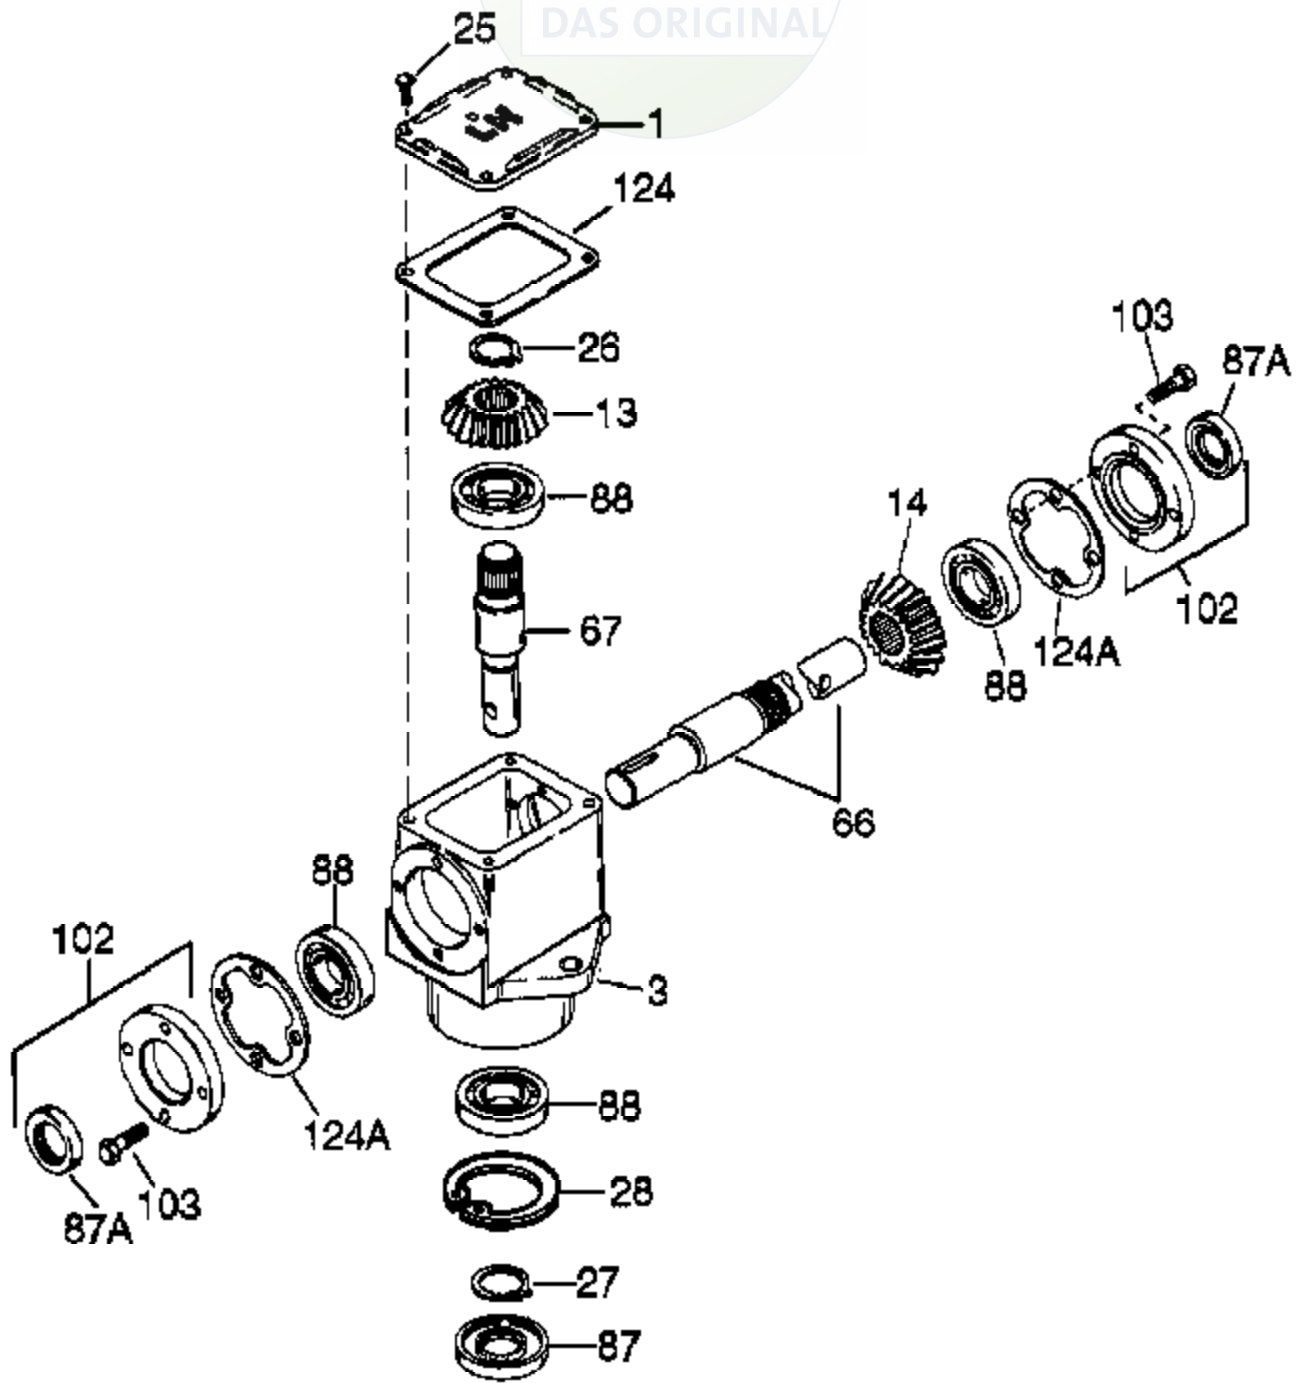

JOIST

SICHER IST DAS:
DAS ORIGINAL

Ref #	Part Number	Qty	Description
1	772035		Cover
3	770047A		"T" Drive Housing
13	778046		Miter Gear
14	778069		Miter Gear
25	792025		Screw, 10-24 x 1/2"
26	788018		Snap Ring
27	788019		Snap Ring
28	792119		Snap Ring
66	776072A		Input Shaft (5-3/4" long)
67	776095		Output Shaft (3-31/32" long)
87	788029		Oil Seal
87A	788031		Oil Seal
88	780034		Ball Bearing
102	786029		Retainer Cap & Seal (Incl. 87A & 103)
103	792026		Screw, 1/4-20 x 7/8"
124A	788030B		Cap Gasket
124	788028		Cover Gasket

RAD-3155-P91 Page 2 of 2

Peerless